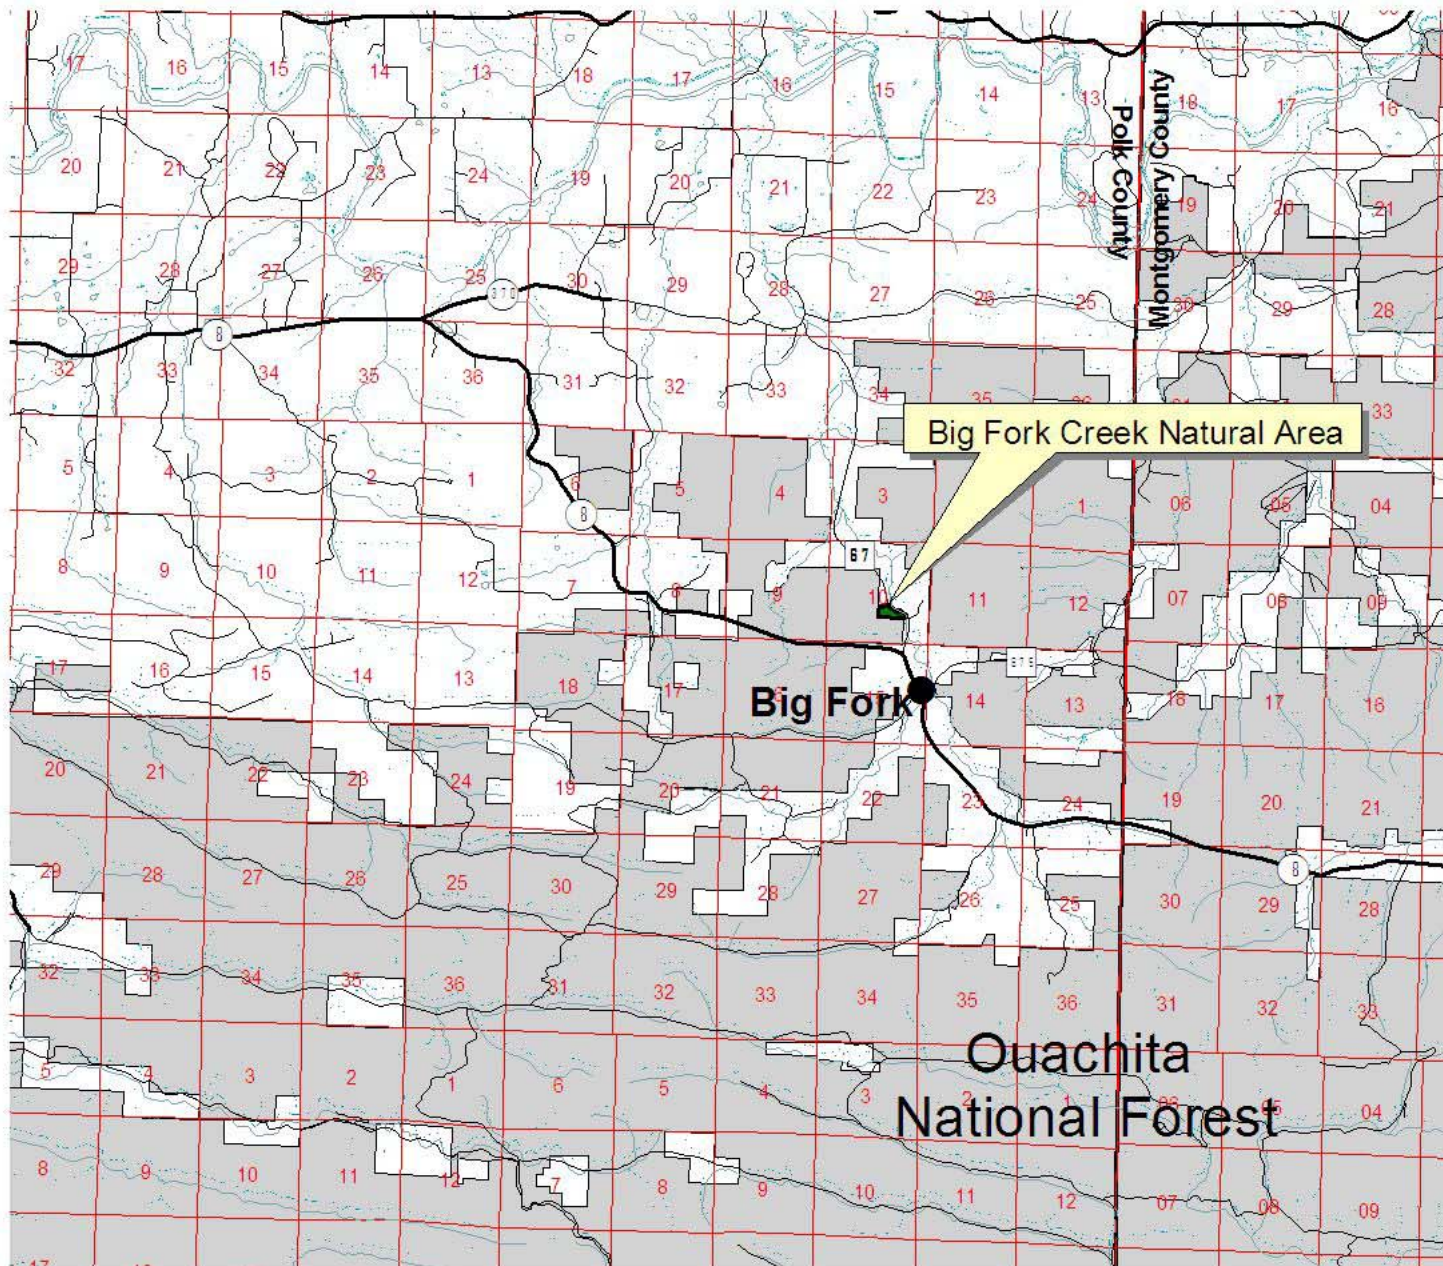

Arkansas Natural Heritage Commission
Department of Arkansas Heritage
Big Fork Creek Natural Area

Big Fork Creek Natural Area

County: Polk Date Added To System: 1978 Acreage: 13.58

Directions: Take State Highway 8 West at Big Fork. Travel 0.25 mile, then turn right on Polk County Road 67. Go 0.3 mile and bear left at the fork. Park on the north side of the county road.